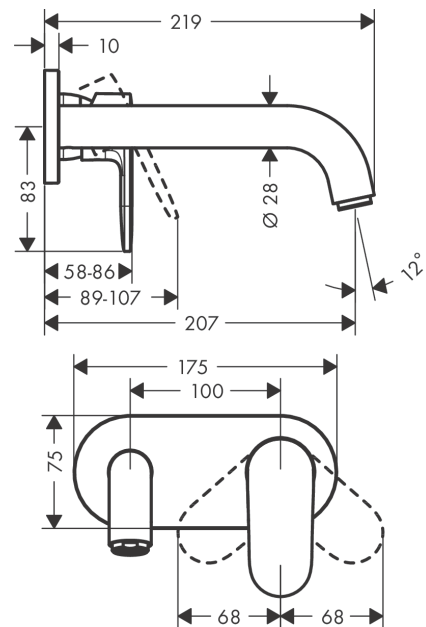

Vernis Blend

Single lever basin mixer for concealed installation wall-mounted with spout 20,7 cm

Surfaces: **Matt Black** Article Number: **71576670**

Description

product features

- projection 207 mm
- spray type: normal spray
- maximum flow rate at 3 bar: 5 l/min
- ceramic cartridge
- suitable for continuous flow water heaters
- connection type: basic set
- connection dimension: DN15
- handle can be positioned on the right or left, depends on the basic set installation

Technology

Product image

Scale drawing

Flowchart